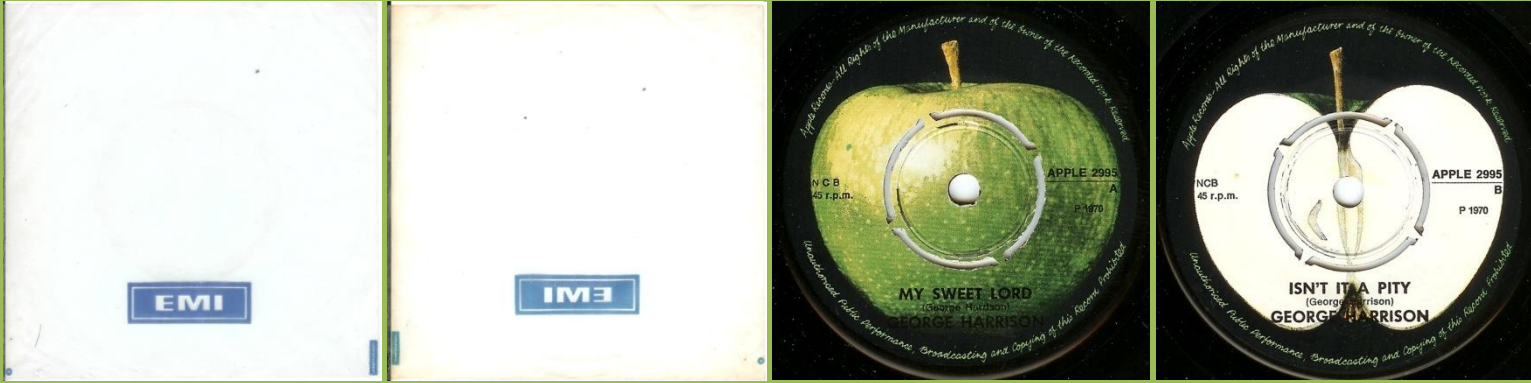

Singles can be found in both variations of PVC company covers with EMI logo on bottom or top

**APPLE 2995 - MY SWEET LORD / ISN'T IT A PITY**

**APPLE 5E006-04751M - WHAT IS LIFE / APPLE SCRUFFS**

**APPLE R 5912 - BANGLA-DESH / DEEP BLUE**

Dark green Apple

Light green Apple