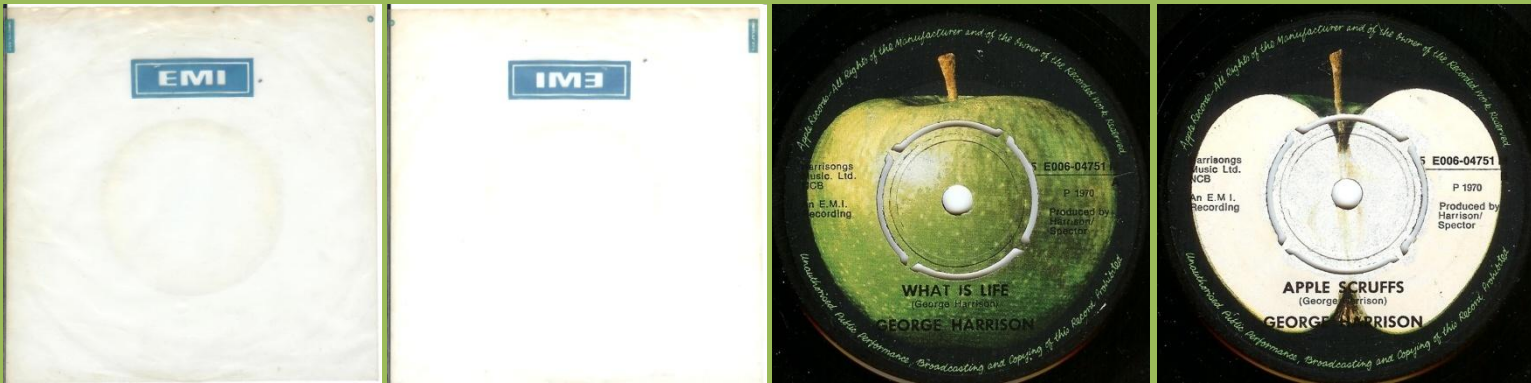

Singles can be found in both variations of PVC company covers with EMI logo on bottom or top

**APPLE 2995 - MY SWEET LORD / ISN'T IT A PITY**

**APPLE 5E006-04751M - WHAT IS LIFE / APPLE SCRUFFS**

**APPLE R 5912 - BANGLA-DESH / DEEP BLUE**

Dark green Apple

Light green Apple