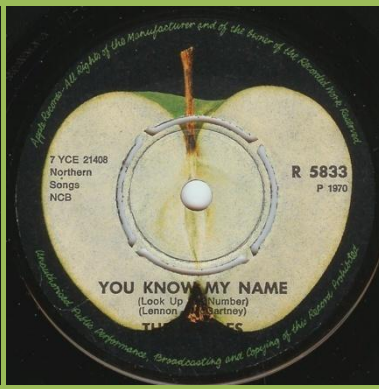

Singles can be found in both variations of PVC company covers with EMI logo on bottom or top

APPLE SD 6061 - BACK IN THE U.S.S.R. / DON'T PASS ME BY

Open center

Push-out center

APPLE R 5722 - GET BACK / DON'T LET ME DOWN

An EMI Recording on left side of labels

An EMI Recording on right side of labels

Open center

APPLE R 5786 - THE BALLAD OF JOHN AND YOKO / OLD BROWN SHOE

APPLE R 5814 - SOMETHING / COME TOGETHER

APPLE R 5833 - LET IT BE / YOU KNOW MY NAME (LOOK UP THE NUMBER)

Dark brown stem, dark green Apple

Light brown stem,
light green Apple

APPLE 5E 006-04514 - THE LONG AND WINDING ROAD / FOR YOU BLUE