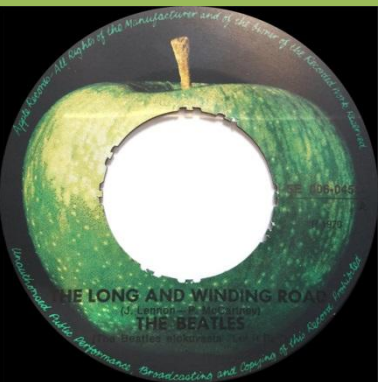

Open center

An EMI Recording on left side of labels

An EMI Recording on right side of labels

APPLE R 5786 - THE BALLAD OF JOHN AND YOKO / OLD BROWN SHOE

APPLE R 5814 - SOMETHING / COME TOGETHER

Dark brown stem, dark green Apple

Brown stem, green Apple

APPLE R 5833 - LET IT BE / YOU KNOW MY NAME (LOOK UP THE NUMBER)

Dark brown stem,
dark green Apple

Light brown stem,
light green Apple

APPLE 5E 006-04514 - THE LONG AND WINDING ROAD / FOR YOU BLUE

Dark brown stem,
dark green Apple

Light brown stem,
light green Apple