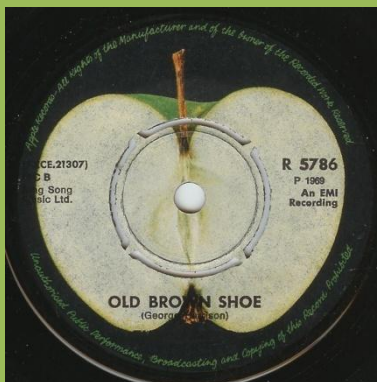

Singles can be found in both variations of PVC company covers with EMI logo on bottom or top

APPLE SD 6061 - BACK IN THE U.S.S.R. / DON'T PASS ME BY

Open center

Push-out center

APPLE R 5722 - GET BACK / DON'T LET ME DOWN

An EMI Recording on left side of labels

An EMI Recording on right side of labels

Open center

APPLE R 5786 - THE BALLAD OF JOHN AND YOKO / OLD BROWN SHOE

APPLE R 5814 - SOMETHING / COME TOGETHER

APPLE R 5833 - LET IT BE / YOU KNOW MY NAME (LOOK UP THE NUMBER)

Dark brown stem, dark green Apple

Light brown stem,
light green Apple

APPLE 5E 006-04514 - THE LONG AND WINDING ROAD / FOR YOU BLUE