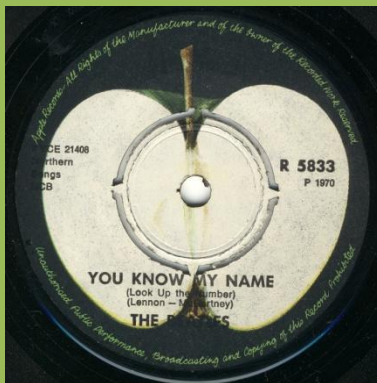

Singles can be found in both variations of PVC company covers with EMI logo on bottom or top

APPLE SD 6061 - BACK IN THE U.S.S.R. / DON'T PASS ME BY

Open center

Push-out center

APPLE R 5722 - GET BACK / DON'T LET ME DOWN

An EMI Recording on left side of labels

An EMI Recording on right side of labels

Open center

APPLE R 5786 - THE BALLAD OF JOHN AND YOKO / OLD BROWN SHOE

APPLE R 5814 - SOMETHING / COME TOGETHER

APPLE R 5833 - LET IT BE / YOU KNOW MY NAME (LOOK UP THE NUMBER)

Dark brown stem, dark green Apple

Light brown stem,
light green Apple

APPLE 5E 006-04514 - THE LONG AND WINDING ROAD / FOR YOU BLUE