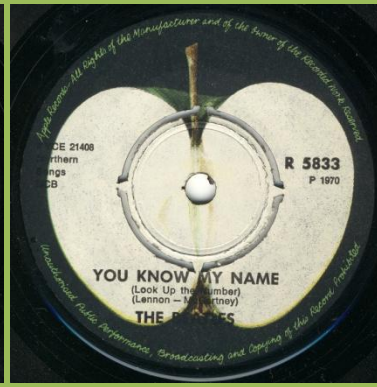

Singles can be found in both variations of PVC company covers with EMI logo on bottom or top

APPLE SD 6061 - BACK IN THE U.S.S.R. / DON'T PASS ME BY

Open center

Push-out center

APPLE R 5722 - GET BACK / DON'T LET ME DOWN

Open center

An EMI Recording on left side of labels

An EMI Recording on right side of labels

APPLE R 5786 - THE BALLAD OF JOHN AND YOKO / OLD BROWN SHOE

APPLE R 5814 - SOMETHING / COME TOGETHER

Dark brown stem, dark green Apple

Brown stem, green Apple

APPLE R 5833 - LET IT BE / YOU KNOW MY NAME (LOOK UP THE NUMBER)

Dark brown stem,
dark green Apple

Light brown stem,
light green Apple

APPLE 5E 006-04514 - THE LONG AND WINDING ROAD / FOR YOU BLUE

Dark brown stem,
dark green Apple

Light brown stem,
light green Apple