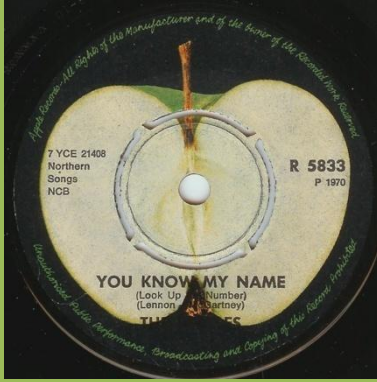

Singles can be found in both variations of PVC company covers with EMI logo on bottom or top

APPLE SD 6061 - BACK IN THE U.S.S.R. / DON'T PASS ME BY

Open center

Push-out center

APPLE R 5722 - GET BACK / DON'T LET ME DOWN

Open center

An EMI Recording on left side of labels

An EMI Recording on right side of labels

APPLE R 5786 - THE BALLAD OF JOHN AND YOKO / OLD BROWN SHOE

APPLE R 5814 - SOMETHING / COME TOGETHER

Dark brown stem, dark green Apple

Brown stem, green Apple

APPLE R 5833 - LET IT BE / YOU KNOW MY NAME (LOOK UP THE NUMBER)

Dark brown stem,
dark green Apple

Light brown stem,
light green Apple

APPLE 5E 006-04514 - THE LONG AND WINDING ROAD / FOR YOU BLUE

Dark brown stem,
dark green Apple

Light brown stem,
light green Apple