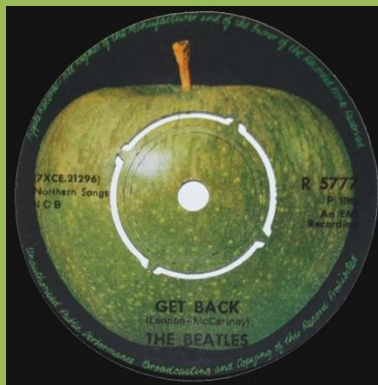

Singles can be found in both variations of PVC company covers with EMI logo on bottom or top

APPLE SD 6061 - BACK IN THE U.S.S.R. / DON'T PASS ME BY

Open center

Push-out center

APPLE R 5722 - GET BACK / DON'T LET ME DOWN

Open center

An EMI Recording on left side of labels

An EMI Recording on right side of labels

APPLE R 5786 - THE BALLAD OF JOHN AND YOKO / OLD BROWN SHOE

APPLE R 5814 - SOMETHING / COME TOGETHER

Dark brown stem, dark green Apple

Brown stem, green Apple

APPLE R 5833 - LET IT BE / YOU KNOW MY NAME (LOOK UP THE NUMBER)

Dark brown stem,
dark green Apple

Light brown stem,
light green Apple

APPLE 5E 006-04514 - THE LONG AND WINDING ROAD / FOR YOU BLUE

Dark brown stem,
dark green Apple

Light brown stem,
light green Apple