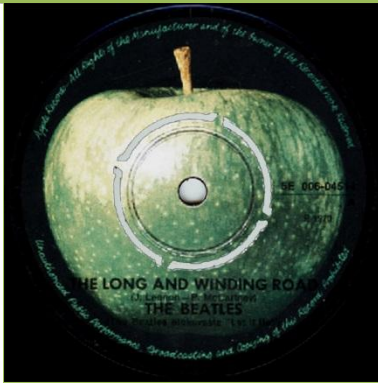

Open center

An EMI Recording on left side of labels

An EMI Recording on right side of labels

APPLE R 5786 - THE BALLAD OF JOHN AND YOKO / OLD BROWN SHOE

APPLE R 5814 - SOMETHING / COME TOGETHER

Dark brown stem, dark green Apple

Brown stem, green Apple

APPLE R 5833 - LET IT BE / YOU KNOW MY NAME (LOOK UP THE NUMBER)

Dark brown stem,
dark green Apple

Light brown stem,
light green Apple

APPLE 5E 006-04514 - THE LONG AND WINDING ROAD / FOR YOU BLUE

Dark brown stem,
dark green Apple

Light brown stem,
light green Apple