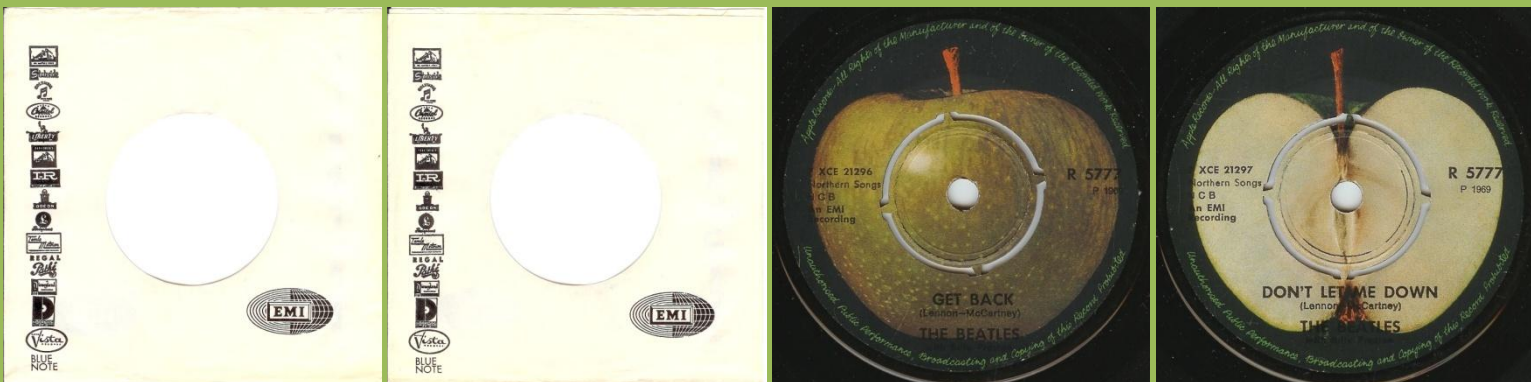

Singles can be found in both variations of PVC company covers with EMI logo on bottom or top

APPLE SD 6061 - BACK IN THE U.S.S.R. / DON'T PASS ME BY

Open center

Push-out center

APPLE R 5722 - GET BACK / DON'T LET ME DOWN

An EMI Recording on left side of labels

An EMI Recording on right side of labels

Open center

APPLE R 5786 - THE BALLAD OF JOHN AND YOKO / OLD BROWN SHOE

APPLE R 5814 - SOMETHING / COME TOGETHER

APPLE R 5833 - LET IT BE / YOU KNOW MY NAME (LOOK UP THE NUMBER)

Dark brown stem, dark green Apple

Light brown stem,
light green Apple

APPLE 5E 006-04514 - THE LONG AND WINDING ROAD / FOR YOU BLUE