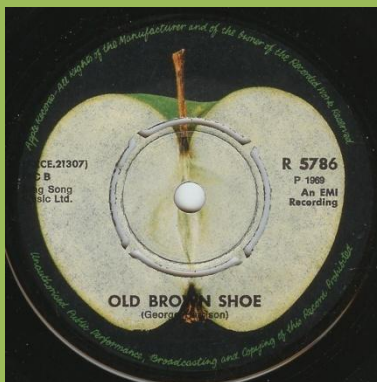

Singles can be found in both variations of PVC company covers with EMI logo on bottom or top

APPLE SD 6061 - BACK IN THE U.S.S.R. / DON'T PASS ME BY

Open center

Push-out center

APPLE R 5722 - GET BACK / DON'T LET ME DOWN

Open center

An EMI Recording on left side of labels

An EMI Recording on right side of labels

APPLE R 5786 - THE BALLAD OF JOHN AND YOKO / OLD BROWN SHOE

APPLE R 5814 - SOMETHING / COME TOGETHER

Dark brown stem, dark green Apple

Brown stem, green Apple

APPLE R 5833 - LET IT BE / YOU KNOW MY NAME (LOOK UP THE NUMBER)

Dark brown stem,
dark green Apple

Light brown stem,
light green Apple

APPLE 5E 006-04514 - THE LONG AND WINDING ROAD / FOR YOU BLUE

Dark brown stem,
dark green Apple

Light brown stem,
light green Apple