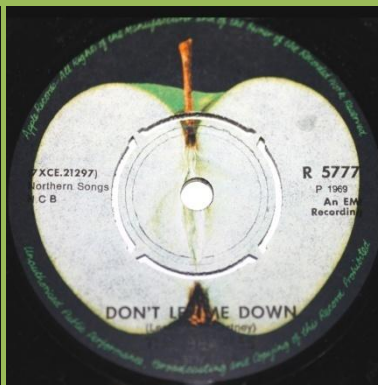

Singles can be found in both variations of PVC company covers with EMI logo on bottom or top

APPLE SD 6061 - BACK IN THE U.S.S.R. / DON'T PASS ME BY

Open center

Push-out center

APPLE R 5722 - GET BACK / DON'T LET ME DOWN

An EMI Recording on left side of labels

An EMI Recording on right side of labels

Open center

APPLE R 5786 - THE BALLAD OF JOHN AND YOKO / OLD BROWN SHOE

APPLE R 5814 - SOMETHING / COME TOGETHER

APPLE R 5833 - LET IT BE / YOU KNOW MY NAME (LOOK UP THE NUMBER)

Dark brown stem, dark green Apple

Light brown stem,
light green Apple

APPLE 5E 006-04514 - THE LONG AND WINDING ROAD / FOR YOU BLUE