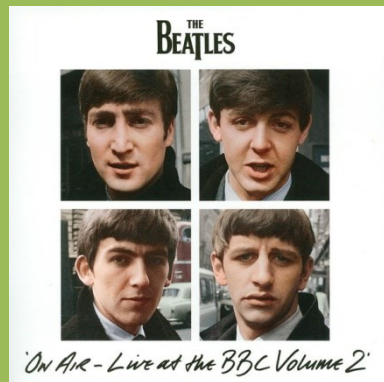

APPLE BCLPEP - ON AIR - LIVE AT THE BBC VOLUME 2 [Promotional EP]

300 copies of this EP were handed out for the re-launch of HMV, London, 14 October 2013. These originally came with HMV certificate and sticker on rear cover.

PARLOPHONE GEP 8913/602537995059 - LONG TALL SALLY