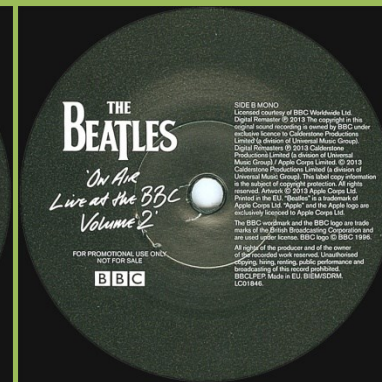

PARLOPHONE MMT A1/B1 – MAGICAL MYSTERY TOUR [Double EP] [Mono]

28-page booklet attached

Apple logo on inside cover

EP was included in the 2012 Deluxe Collector's Edition of the remastered movie, for complete contents see Video-section

APPLE BCLPEP - ON AIR - LIVE AT THE BBC VOLUME 2 [Promotional EP]

300 copies of this EP were handed out for the re-launch of HMV, London, 14 October 2013. These originally came with HMV certificate and sticker on rear cover.

PARLOPHONE GEP 8913/602537995059 - LONG TALL SALLY

Record Store Day
28 November 2014 Release

Apple print on rear cover

12 x 12 cm one-sided insert

PVC inner

Apple print in perimeter