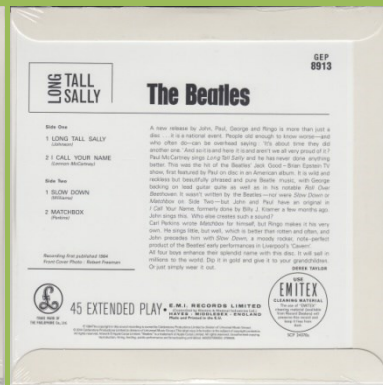

PARLOPHONE MMT A1/B1 – MAGICAL MYSTERY TOUR [Double EP] [Mono]

28-page booklet attached

Apple logo on inside cover

EP was included in the 2012 Deluxe Collector's Edition of the remastered movie, for complete contents see Video-section

APPLE BCLPEP - ON AIR - LIVE AT THE BBC VOLUME 2 [Promotional EP]

300 copies of this EP were handed out for the re-launch of HMV, London, 14 October 2013. These originally came with HMV certificate and sticker on rear cover.

PARLOPHONE GEP 8913/602537995059 - LONG TALL SALLY

Record Store Day
28 November 2014 Release

Apple print on rear cover

12 x 12 cm one-sided insert

PVC inner

Apple print in perimeter