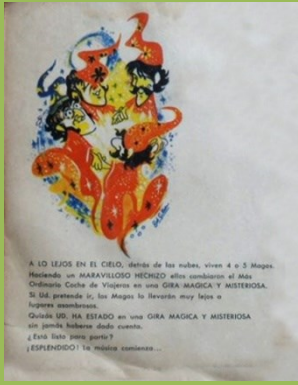

ODEON 2010/11 – MAGICAL MYSTERY TOUR [Double EP] [Mono]

Apple logo on inside cover

ODEON 1569/70 (2010/11) – MAGICAL MYSTERY TOUR [Double EP] [Mono]

Apple logo on inside cover

ODEON 1569/70 – MAGICAL MYSTERY TOUR [Double EP] [Mono]

Apple logo on inside cover