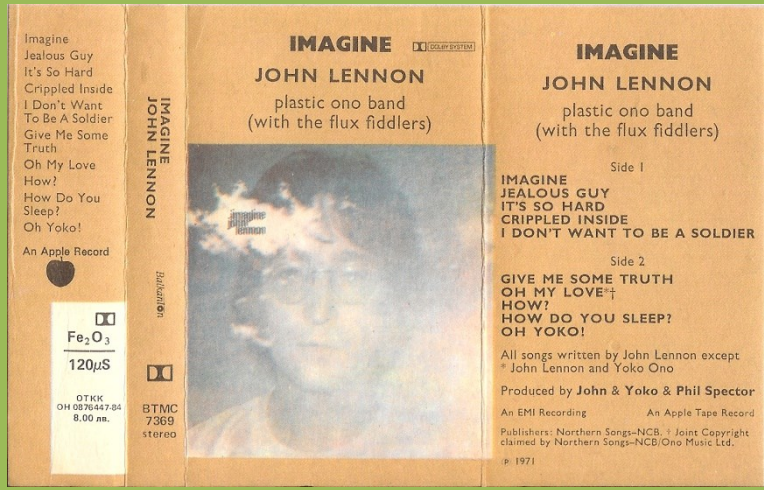

# Balkanton/APPLE BTMC 7369 – IMAGINE

*Black shell with green On-Body print*

*Black shell with blue On-Body print*