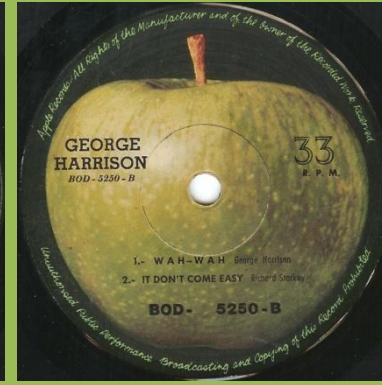

**APPLE BOD-5250 - Bangla Desh / Wah-Wah (George Harrison) - IT DON'T COME EASY**

**APPLE BOD-5280 - PHOTOGRAPH - DOWN AND OUT / My Love - Live And Let Die (Paul McCartney)**

**APPLE BOD-5323 - ONLY YOU - ALL BY MYSELF / SNOOKEROO - OO-WEE**