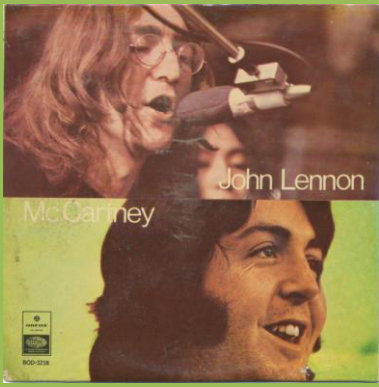

**APPLE BOD-5195 - INSTANT KARMA - BLUE SUEDE SHOES / MONEY - DON'T WORRY KYOKO**

**APPLE BOD-5216 - Another Day - Oh Woman, Oh Why (Paul McCartney) / MOTHER - POWER TO THE PEOPLE**

**APPLE BOD-5238 - IMAGINE - CRIPPLED INSIDE / JEALOUS GUY - GIVE ME SOME TRUTH**

*Some copies have front slick pasted on upside down*

**APPLE BOD-5258 - WOMAN IS THE NIGGER OF THE WORLD / Mary Had A Little Lamb - Little Woman Love (Paul McCartney)**

Promo stamp

Promo stamp