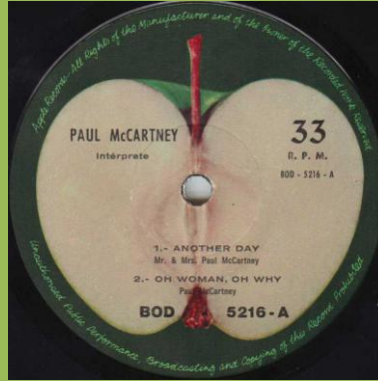

**APPLE BOD-5195 - INSTANT KARMA - BLUE SUEDE SHOES / MONEY - DON'T WORRY KYOKO**

**APPLE BOD-5216 - Another Day - Oh Woman, Oh Why (Paul McCartney) / MOTHER - POWER TO THE PEOPLE**

**APPLE BOD-5238 - IMAGINE - CRIPPLED INSIDE / JEALOUS GUY - GIVE ME SOME TRUTH**

*Some copies have front slick pasted on upside down*

**APPLE BOD-5258 - WOMAN IS THE NIGGER OF THE WORLD / Mary Had A Little Lamb - Little Woman Love (Paul McCartney)**

Promo stamp

Promo stamp