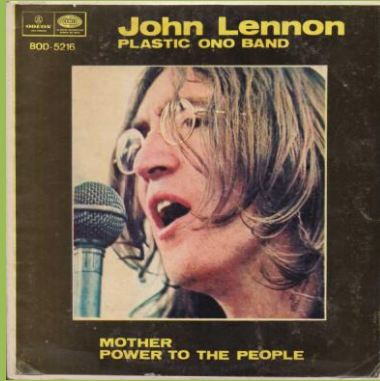

**APPLE BOD-5195 - INSTANT KARMA - BLUE SUEDE SHOES / MONEY - DON'T WORRY KYOKO**

**APPLE BOD-5216 - Another Day - Oh Woman, Oh Why (Paul McCartney) / MOTHER - POWER TO THE PEOPLE**

**APPLE BOD-5238 - IMAGINE - CRIPPLED INSIDE / JEALOUS GUY - GIVE ME SOME TRUTH**

*Some copies have front slick pasted on upside down*

**APPLE BOD-5258 - WOMAN IS THE NIGGER OF THE WORLD / Mary Had A Little Lamb - Little Woman Love (Paul McCartney)**

Promo stamp

Promo stamp