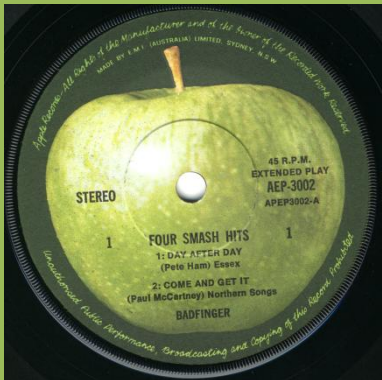

45 R.P.M. print over Extended Play