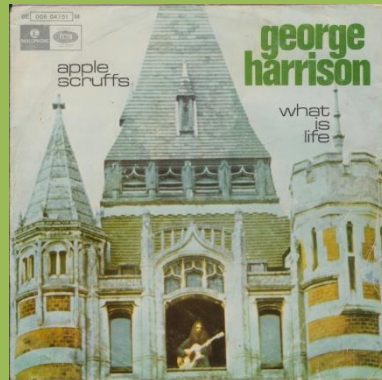

PARLOPHONE 8E006-04692M - MY SWEET LORD / ISN'T IT A PITY

Parlophone starts under 006-

Parlophone starts under 8E

GRAV. APPLE RECORDS INC. print, wide perimeter print

GRAV. APPLE RECORDS INC. print, narrow perimeter print

PARLOPHONE 8E006-04751M - WHAT IS LIFE / APPLE SCRUFFS

GRAV. APPLE RECORDS INC. print

PARLOPHONE 8E006-04888M - BANGLA DESH / DEEP BLUE

GRAV. APPLE REC., silver title print

GRAV. APPLE REC., brown title print

GEORGE ARRISSON misspelling

APPLE 8E006-05354 - GIVE ME LOVE (GIVE ME PEACE ON EARTH) / MISS O'DELL