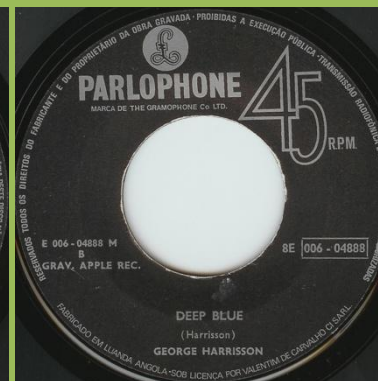

PARLOPHONE 8E006-04692M - MY SWEET LORD / ISN'T IT A PITY

Parlophone starts under 006-

Parlophone starts under 8E

GRAV. APPLE RECORDS INC. print, wide perimeter print

GRAV. APPLE RECORDS INC. print, narrow perimeter print

PARLOPHONE 8E006-04751M - WHAT IS LIFE / APPLE SCRUFFS

GRAV. APPLE RECORDS INC. print

PARLOPHONE 8E006-04888M - BANGLA DESH / DEEP BLUE

GRAV. APPLE REC., silver title print

GRAV. APPLE REC., brown title print

GEORGE ARRISSON misspelling

APPLE 8E006-05354 - GIVE ME LOVE (GIVE ME PEACE ON EARTH) / MISS O'DELL