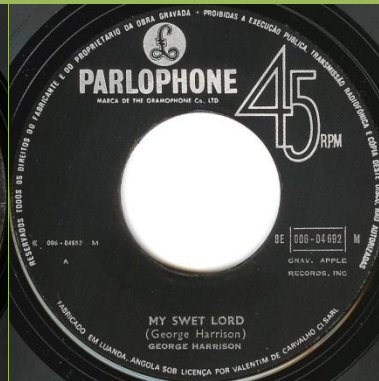

PARLOPHONE 8E006-04692M - MY SWEET LORD / ISN'T IT A PITY

Parlophone starts under 006-

Parlophone starts under 8E

GRAV. APPLE RECORDS INC. print, wide perimeter print

GRAV. APPLE RECORDS INC. print, narrow perimeter print

PARLOPHONE 8E006-04751M - WHAT IS LIFE / APPLE SCRUFFS

GRAV. APPLE RECORDS INC. print

PARLOPHONE 8E006-04888M - BANGLA DESH / DEEP BLUE

GRAV. APPLE REC., silver title print

GRAV. APPLE REC., brown title print

GEORGE ARRISSON misspelling

APPLE 8E006-05354 - GIVE ME LOVE (GIVE ME PEACE ON EARTH) / MISS O'DELL